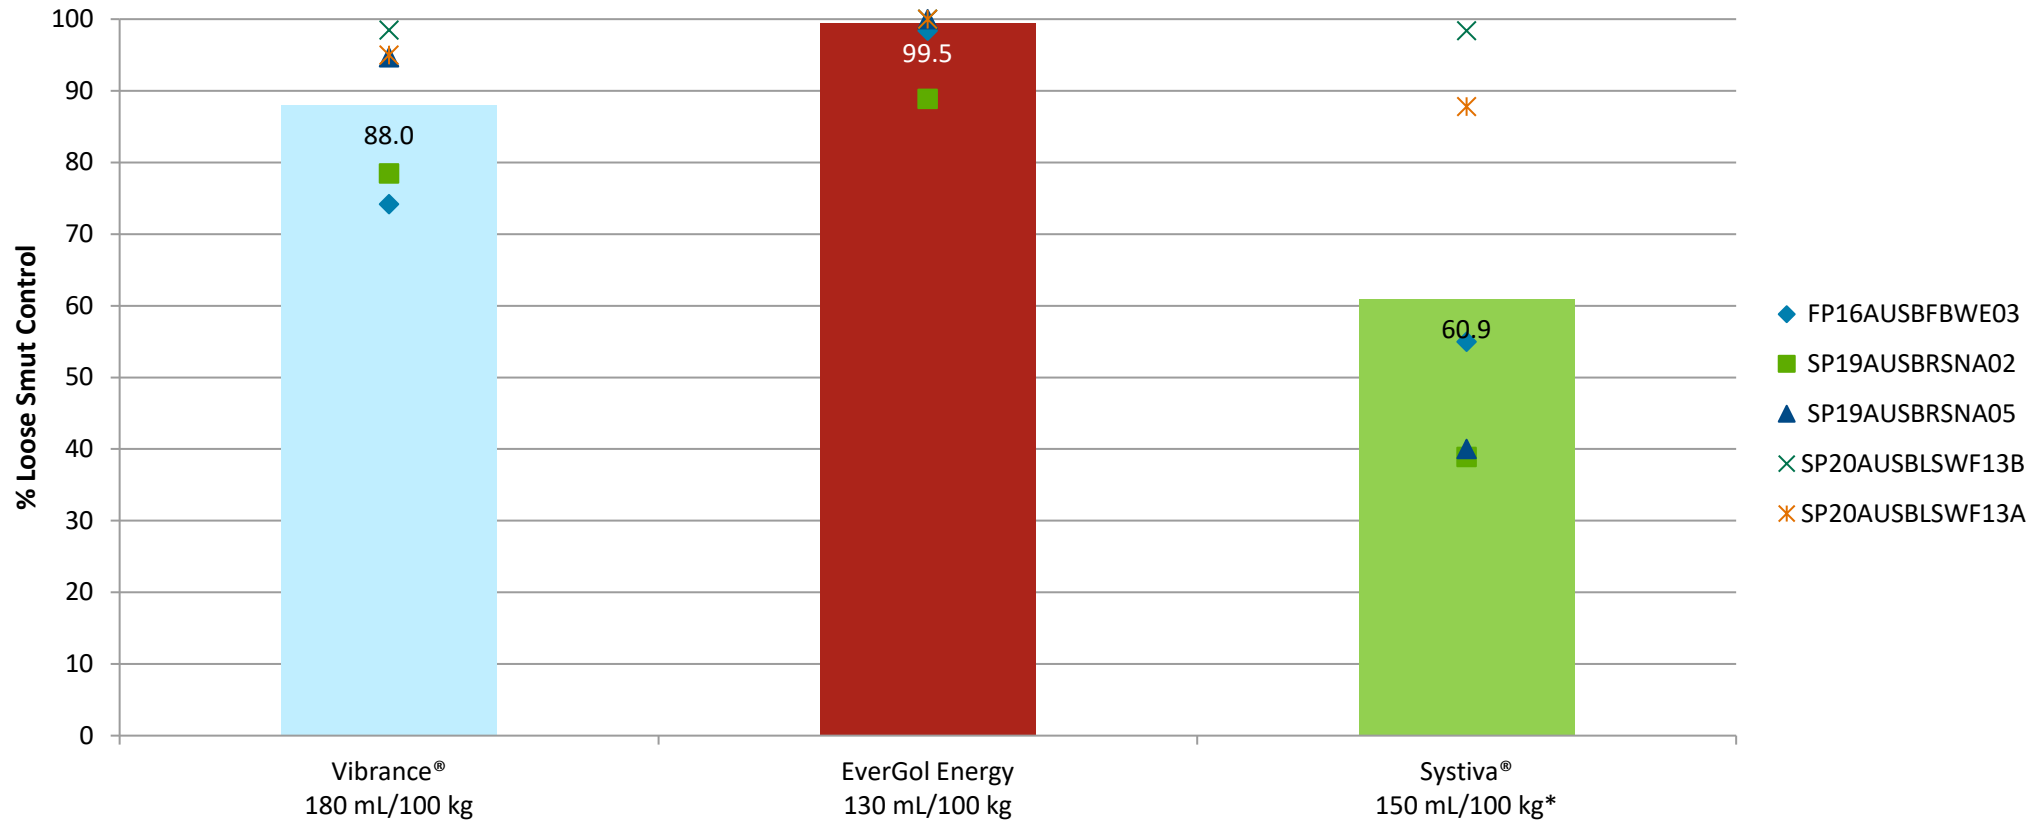

# EverGol Energy – Mean Loose Smut Control in Barley

Comparisons to competitor seed treatments

\*Systiva rate of 150 mL/100 kg for use in barley only